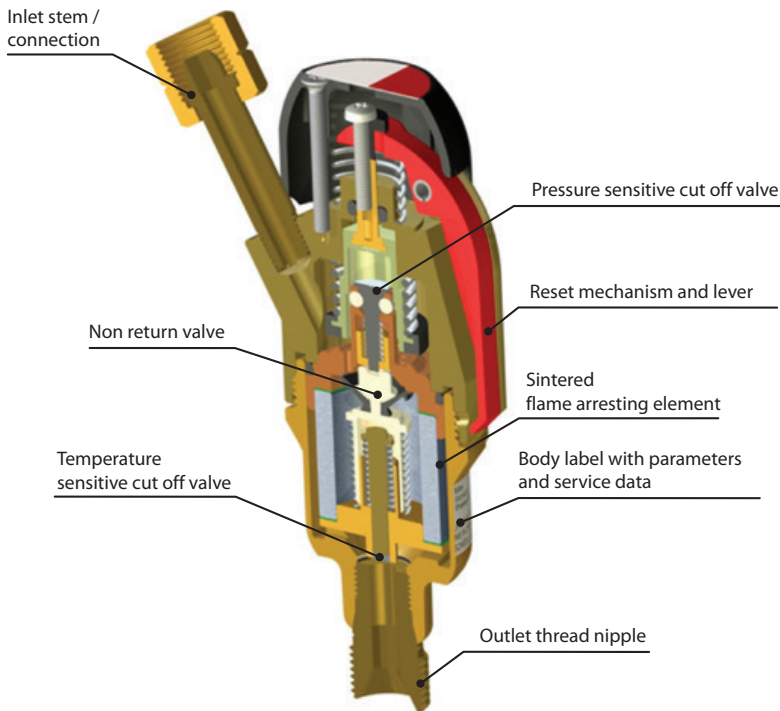

GCE SAFE-GUARD-5

TECHNICAL DATA

GAS OPTIONS AND SERVICE PRESSURE

Right Hand	
Oxygen:	10 bar
Left Hand	
Acetylene:	1,5 bar
Hydrogen:	5 bar
Propane:	5 bar
Methane:	5 bar
Natural Gas:	5 bar
MPS:	5 bar
MAPP:	5 bar

INTERNAL SAFETY DEVICES

Art. Nr.	Gas	Inlet connection	Outlet connection	Country
0764456	Fuel	G3/8" LH F	G3/8" LH M	Europe
0764457	Oxygen	G3/8" F	G3/8" M	Europe
0764458	Oxygen	G1/4" F	G1/4" M	Europe
0764461	Fuel	9/16" UNF LH F	9/16" UNF LH M	America
0764462	Oxygen	9/16" UNF F	9/16" UNF M	America
0764463	Oxygen	M16x1,5 F	M16x1,5 M	France, China
0764464	Fuel	M16x1,5 LH F	M16x1,5 LH M	France, China